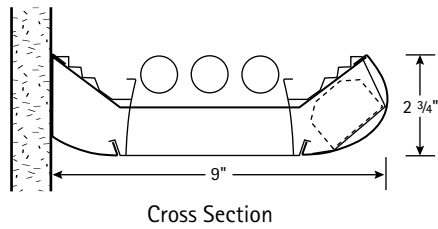

**SECTIONS**

**BOTTOM VIEW**

**SINGLE MOUNTING**

**DATA CHART**

Nominal Length	Approx. Weight			A	B	C	D
	1-lamp	2-lamp	3-lamp				
4'	12 lbs.	12 lbs.	12 lbs.	4"	48"	40"	24"
8'	21 lbs.	21 lbs.	24 lbs.	4"	96"	88"	24"
12'	30 lbs.	33 lbs.	36 lbs.	4"	144"	136"	24"

Note: "B" dimensions include (2) 1/16" thick endcaps