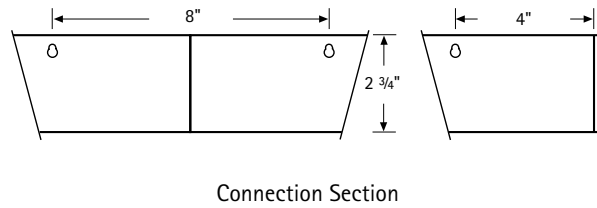

**SECTIONS**

**BOTTOM VIEW**

**SINGLE MOUNTING**

**DATA CHART**

Nominal Length	Approx. Weight			A	B	C	D
	1-lamp	2-lamp	3-lamp				
4'	12 lbs.	12 lbs.	12 lbs.	4"	48"	40"	24"
8'	21 lbs.	21 lbs.	24 lbs.	4"	96"	88"	24"
12'	30 lbs.	33 lbs.	36 lbs.	4"	144"	136"	24"

Note: "B" dimensions include (2) 1/16" thick endcaps