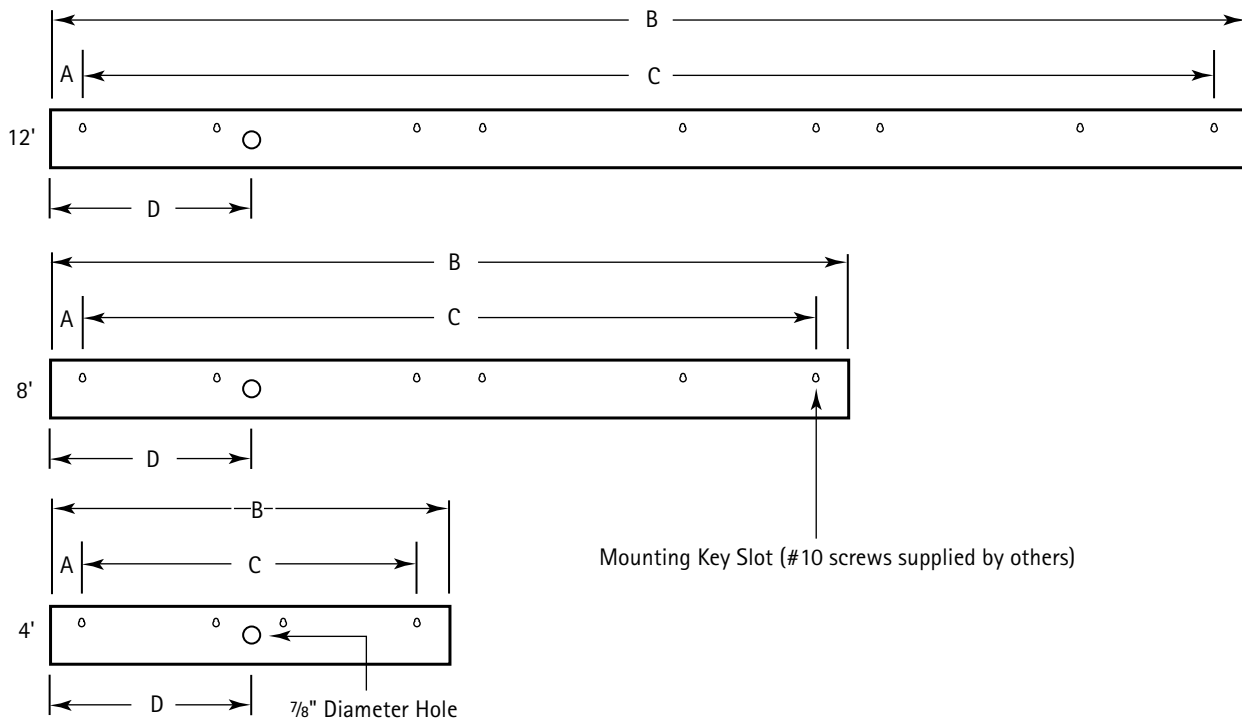

**SECTIONS**

**BOTTOM VIEW**

**SINGLE MOUNTING**

**DATA CHART**

Nominal Length	Approx. Weight			A	B	C	D
	1-lamp	2-lamp	3-lamp				
4'	12 lbs.	12 lbs.	12 lbs.	4"	48"	40"	24"
8'	21 lbs.	21 lbs.	24 lbs.	4"	96"	88"	24"
12'	30 lbs.	33 lbs.	36 lbs.	4"	144"	136"	24"

Note: "B" dimensions include (2) 1/16" thick endcaps