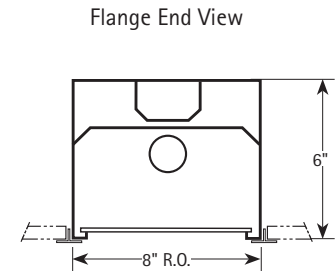

### INSTALLATION DATA

**Type G** Lay-in exposed grid. Fits standard 1" wide, 1½" tall tee.

**Type F** For hard ceiling applications. Yoke hangers are shipped separately. Carrier channel by others.

**Type GF** Fixtures mount on standard exposed tees at end of fixture and support tile at sides. Fits standard 1" wide, 1½" tall tee.

### SINGLE MOUNTING

Housing Nominal Lengths:  
2', 3', 4', 6', and 8'

For Yoke Mounting

### ROW MOUNTING

Plaster Frame Opening:  
8 1/8" x Nom. + 1/4"

Knockouts:  
A - 1/2" Mounting K.O.  
B - 7/8" Service K.O.  
C - 2" x 3" Access K.O.

Housing Nominal Lengths:  
2', 3', 4', 6', and 8'