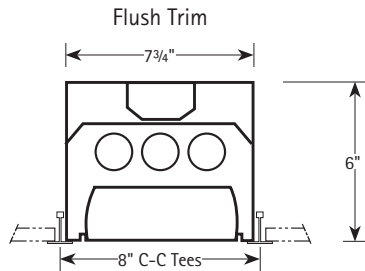

### INSTALLATION DATA

**Type G** Lay-in exposed grid. Fits standard 1" wide, 1½" tall tee.

**Type F** For hard ceiling applications. Yoke hangers are shipped separately. Carrier channel by others.

**Type GF** Fixtures mount on standard exposed tees at end of fixture and support tile at sides. Fits standard 1" wide, 1½" tall tee.

### SINGLE MOUNTING

Housing Nominal Lengths:  
2', 3', 4', 6', and 8'

For Yoke Mounting

### LOUVER RETENTION

Self aligning louver tips into place

### ROW MOUNTING

Plaster Frame Opening:  
8 1/8" x Nom. + 1/4"

Knockouts:  
A - 1/2" Mounting K.O.  
B - 7/8" Service K.O.  
C - 2" x 3" Access K.O.

Housing Nominal Lengths:  
2', 3', 4', 6', and 8'