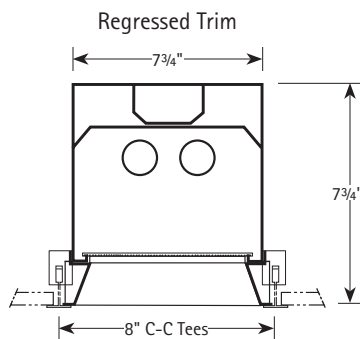

### INSTALLATION DATA

**Type G** Lay-in exposed grid. Fits standard 1" wide, 1½" tall tee.

**Type F** For hard ceiling applications. Yoke hangers are shipped separately. Carrier channel by others.

**Type GF** Fixtures mount on standard exposed tees at end of fixture and support tile at sides. Fits standard 1" wide, 1½" tall tee.

### SINGLE MOUNTING

Housing Nominal Lengths:  
2', 3', 4', 6', and 8'

For Yoke Mounting

### LOUVER RETENTION

Self aligning louver tips into place

### ROW MOUNTING

Plaster Frame Opening:  
8 1/8" x Nom. + 1/4"

Knockouts:  
A - 1/2" Mounting K.O.  
B - 7/8" Service K.O.  
C - 2" x 3" Access K.O.

Housing Nominal Lengths:  
2', 3', 4', 6', and 8'