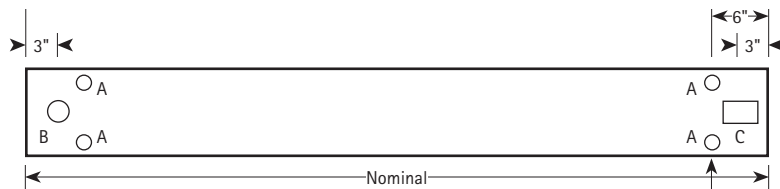

### INSTALLATION DATA

**Type G** Lay-in exposed grid. Fits standard 1" wide, 1½" tall tee.

**Type F** For hard ceiling applications. Yoke hangers are shipped separately. Carrier channel by others.

**Type GF** Fixtures mount on standard exposed tees at end of fixture and support tile at sides. Fits standard 1" wide, 1½" tall tee.

### SINGLE MOUNTING

Housing Nominal Lengths:  
2', 3', 4', 6', and 8'

For Yoke Mounting

### LOUVER RETENTION

Self aligning louver tips into place

### ROW MOUNTING

Plaster Frame Opening:  
8 1/8" x Nom. + 1/4"

Knockouts:  
A - 1/2" Mounting K.O.  
B - 7/8" Service K.O.  
C - 2" x 3" Access K.O.

Housing Nominal Lengths:  
2', 3', 4', 6', and 8'