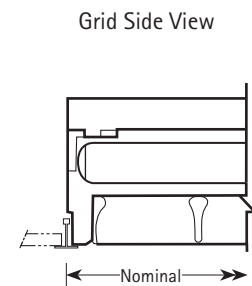

### INSTALLATION DATA

**Type G** Lay-in exposed grid. Fits standard 1" wide, 1½" tall tee.

**Type F** For hard ceiling applications. Yoke hangers are shipped separately. Carrier channel by others.

**Type GF** Fixtures mount on standard exposed tees at end of fixture and support tile at sides. Fits standard 1" wide, 1½" tall tee.