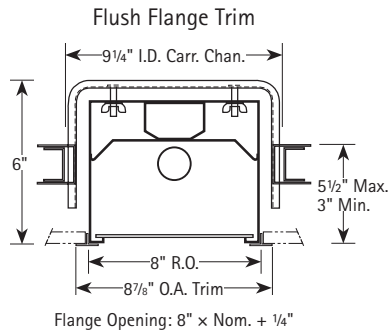

### INSTALLATION DATA

**Type G** Lay-in exposed grid. Fits standard 1" wide, 1½" tall tee.

**Type F** For hard ceiling applications. Yoke hangers are shipped separately. Carrier channel by others.

**Type GF** Fixtures mount on standard exposed tees at end of fixture and support tile at sides. Fits standard 1" wide, 1½" tall tee.

### SINGLE MOUNTING

Housing Nominal Lengths:  
2', 3', 4', 6', and 8'

For Yoke Mounting

### LOUVER RETENTION

Self aligning louver tips into place

### ROW MOUNTING

Plaster Frame Opening:  
8 1/8" x Nom. + 1/4"

Knockouts:  
A - 1/2" Mounting K.O.  
B - 7/8" Service K.O.  
C - 2" x 3" Access K.O.

Housing Nominal Lengths:  
2', 3', 4', 6', and 8'