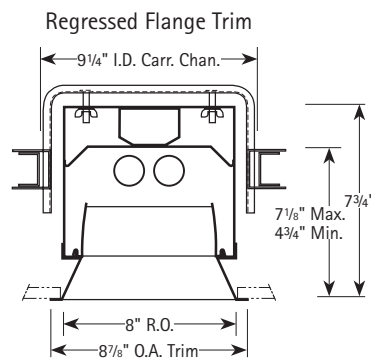

### INSTALLATION DATA

**Type G** Lay-in exposed grid. Fits standard 1" wide, 1½" tall tee.

**Type F** For hard ceiling applications. Yoke hangers are shipped separately. Carrier channel by others.

**Type GF** Fixtures mount on standard exposed tees at end of fixture and support tile at sides. Fits standard 1" wide, 1½" tall tee.

### SINGLE MOUNTING

Housing Nominal Lengths:  
2', 3', 4', 6', and 8'

For Yoke Mounting

### LOUVER RETENTION

Self aligning louver tips into place

### ROW MOUNTING

Plaster Frame Opening:  
8 1/8" x Nom. + 1/4"

Knockouts:  
A - 1/2" Mounting K.O.  
B - 7/8" Service K.O.  
C - 2" x 3" Access K.O.

Housing Nominal Lengths:  
2', 3', 4', 6', and 8'