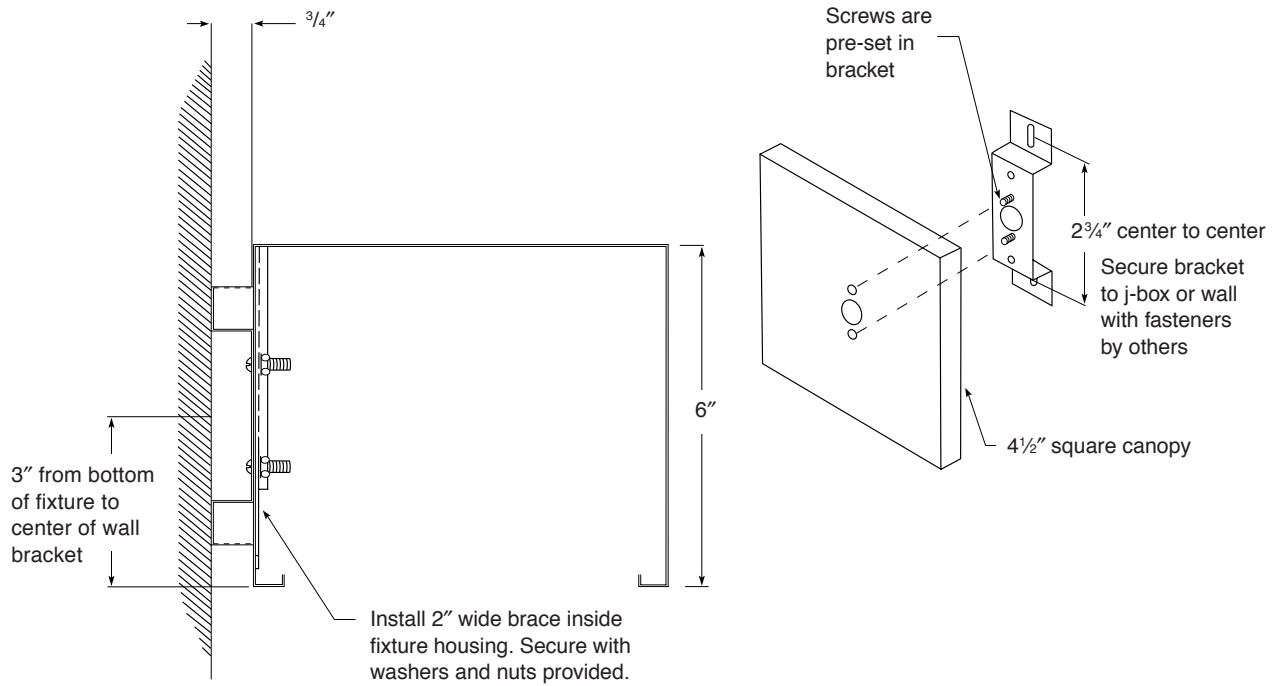

DATA CHART

Nominal Length	Weight	A	B	C	D	E
4'	23 lbs.	48"	45"	2 1/2"	5"	240"
8'	36 lbs.	96"	91"	2 1/2"	5"	480"

WALL BRACKET MOUNTING

PATTERNS