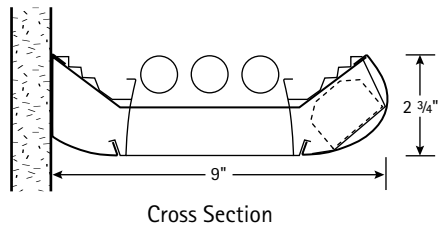

**SECTIONS**

**BOTTOM VIEW**

**SINGLE MOUNTING**

**DATA CHART**

Nominal Length	Approx. Weight			A	B	C	D
	1-lamp	2-lamp	3-lamp				
4'	12 lbs.	12 lbs.	12 lbs.	4"	48"	40"	24"
8'	21 lbs.	21 lbs.	24 lbs.	4"	96"	88"	24"
12'	30 lbs.	33 lbs.	36 lbs.	4"	144"	136"	24"

Note: "B" dimensions include (2) 1/16" thick endcaps