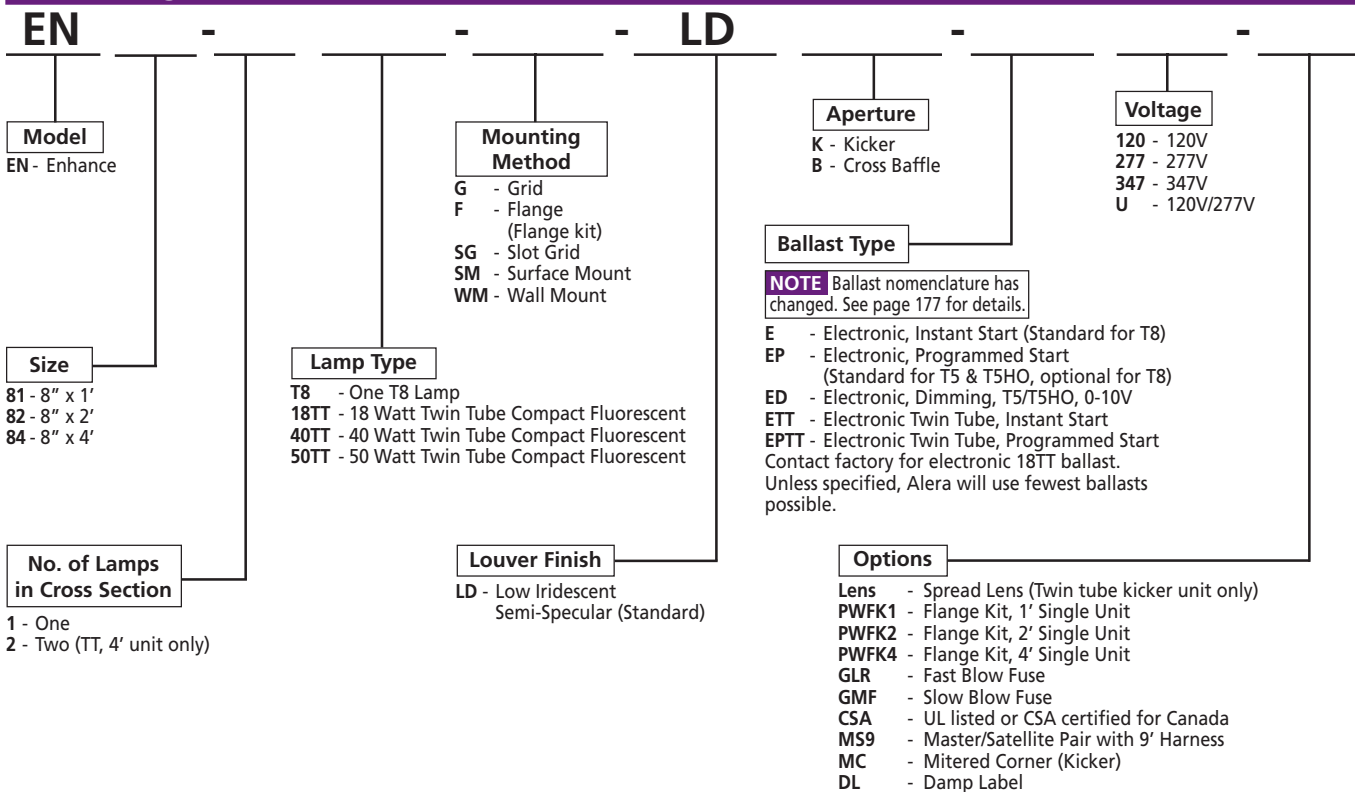

## Enhance

### Features

- Wall washing makes environment appear larger and brighter
- Mount on walls to wash ceiling or floor
- Wide light distribution provides uniform illumination at up to 8' spacings
- Model with unique kicker reflector directs majority of light on wall up to ceiling line
- Used at ends and sides of parabolic rows
- Choice of linear kicker reflector or cross baffle
- Anodized low iridescent aluminum reflector
- Ideal for office or retail
- White powder coat finish painted after fabrication
- UL listed 1598
- Damp label available

### Ordering Information

Example: EN84-1T8-LDK-EU-PWFK4

RECESSED

### Product Availability

Size	Number of Lamps	Lamp Type	Cross Baffle Configurations
8"x1'	1	18TT	1x6(6)
8"x2'	1	17, 40TT, 50TT	1x9(9)
8"x4'	1	32	1x18(18)
	2	40TT, 50TT	1x18(18)

If desired lamp or louver configuration is not shown above, contact your local Alera Lighting representative.