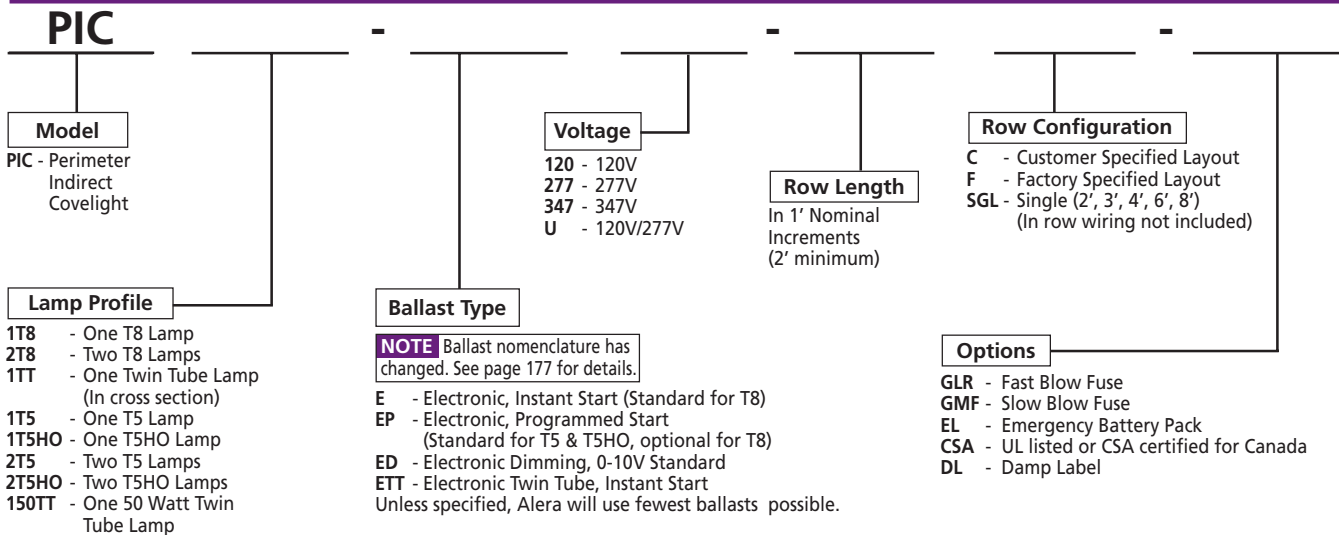

PIC

Covelight

Features

- Unparalleled performance
- Dedicated reflector system delivers light uniformly across ceiling and wall with no shadows or streaks
- All fixtures are standard with quick disconnect wiring plugs
- Reflector system is hinged to the housing for easy removal and quick access to ballast and electrical system
- Unique reflector cutaway eliminates socket shadows
- Available with T8, T5, or T5HO lamps
- UL listed 1598
- Damp label available

Ordering Information Example: PIC2T8-EU-24-F

Cross Sections

PIC1T8

PIC1TT (40W)
PIC1TT (50W)

PIC1T5
PIC1T5HO

PIC2T8

PIC2T5
PIC2T5HO