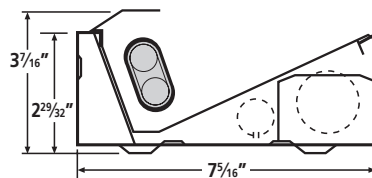

PIC

Covelight

Features

- Unparalleled performance
- Dedicated reflector system delivers light uniformly across ceiling and wall with no shadows or streaks
- All fixtures are standard with quick disconnect wiring plugs
- Reflector system is hinged to the housing for easy removal and quick access to ballast and electrical system
- Unique reflector cutaway eliminates socket shadows
- Available with T8, T5, or T5HO lamps
- UL listed 1598
- Damp label available

Ordering Information Example: PIC2T8-EU-24-F

Cross Sections

PIC1T8

PIC1TT (40W)
PIC1TT (50W)

PIC1T5
PIC1T5HO

PIC2T8

PIC2T5
PIC2T5HO