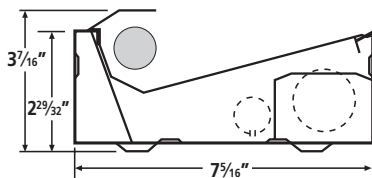

PIC

Covelight

Features

- Unparalleled performance
- Dedicated reflector system delivers light uniformly across ceiling and wall with no shadows or streaks
- All fixtures are standard with quick disconnect wiring plugs
- Reflector system is hinged to the housing for easy removal and quick access to ballast and electrical system
- Unique reflector cutaway eliminates socket shadows
- Available with T8, T5, or T5HO lamps
- UL listed 1598
- Damp label available

Ordering Information Example: PIC2T8-EU-24-F

Cross Sections

PIC1T8

PIC1TT (40W)
PIC1TT (50W)

PIC1T5
PIC1T5HO

PIC2T8

PIC2T5
PIC2T5HO